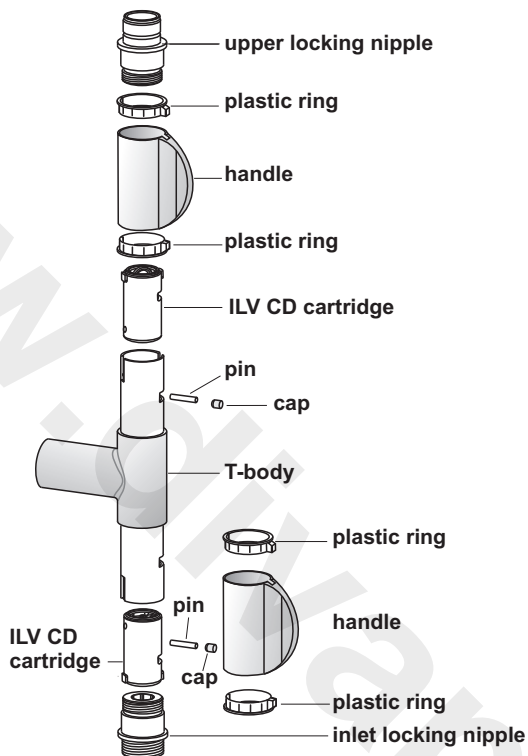

## **INSTALLER:**

***After installation please pass this instruction booklet to user***

For low pressure supplies, using a long nosed pliers, please remove the flow regulator from the inlet of the handshower

For low pressure supplies, using a long nosed pliers, please remove the flow regulator from the inlet of the handshower

For low pressure supplies, using a long nosed pliers, please remove the flow regulator from the inlet of the handshower.

For low pressure supplies, using a long nosed pliers, please remove the flow regulator from the inlet of the handshower

**CUSTOMER CARE HELP LINE**

**0870 129 6085**

**CUSTOMER CARE FAX**

**01482 499611**