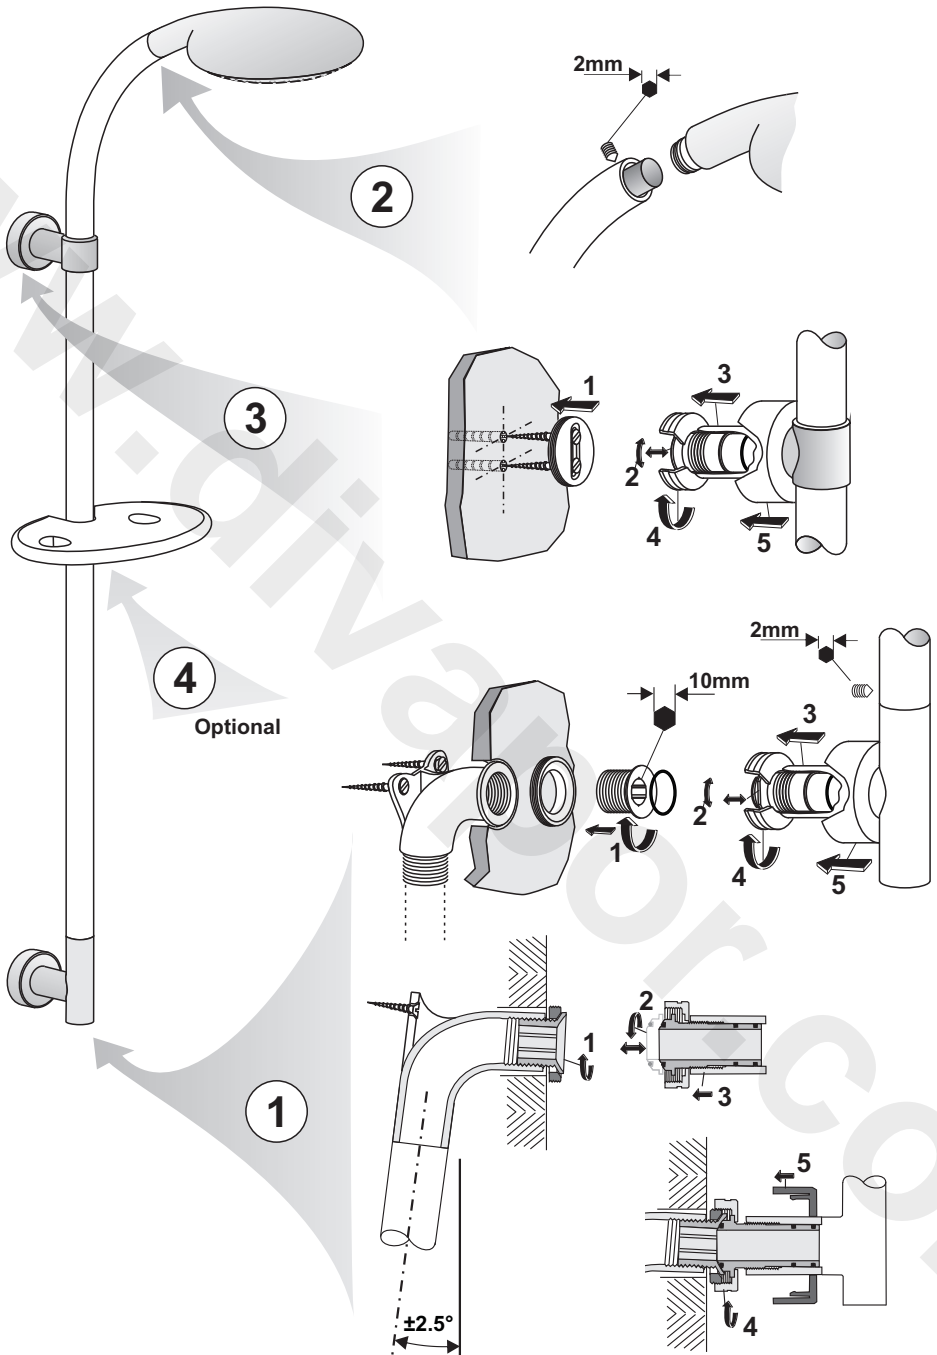

## **INSTALLER:**

***After installation please pass this instruction booklet to user***

For low pressure supplies, using a long nosed pliers, please remove the flow regulator from the inlet of the handshower

For low pressure supplies, using a long nosed pliers, please remove the flow regulator from the inlet of the handshower

For low pressure supplies, using a long nosed pliers, please remove the flow regulator from the inlet of the handshower.

For low pressure supplies, using a long nosed pliers, please remove the flow regulator from the inlet of the handshower

**CUSTOMER CARE HELP LINE**

**0870 129 6085**

**CUSTOMER CARE FAX**

**01482 499611**