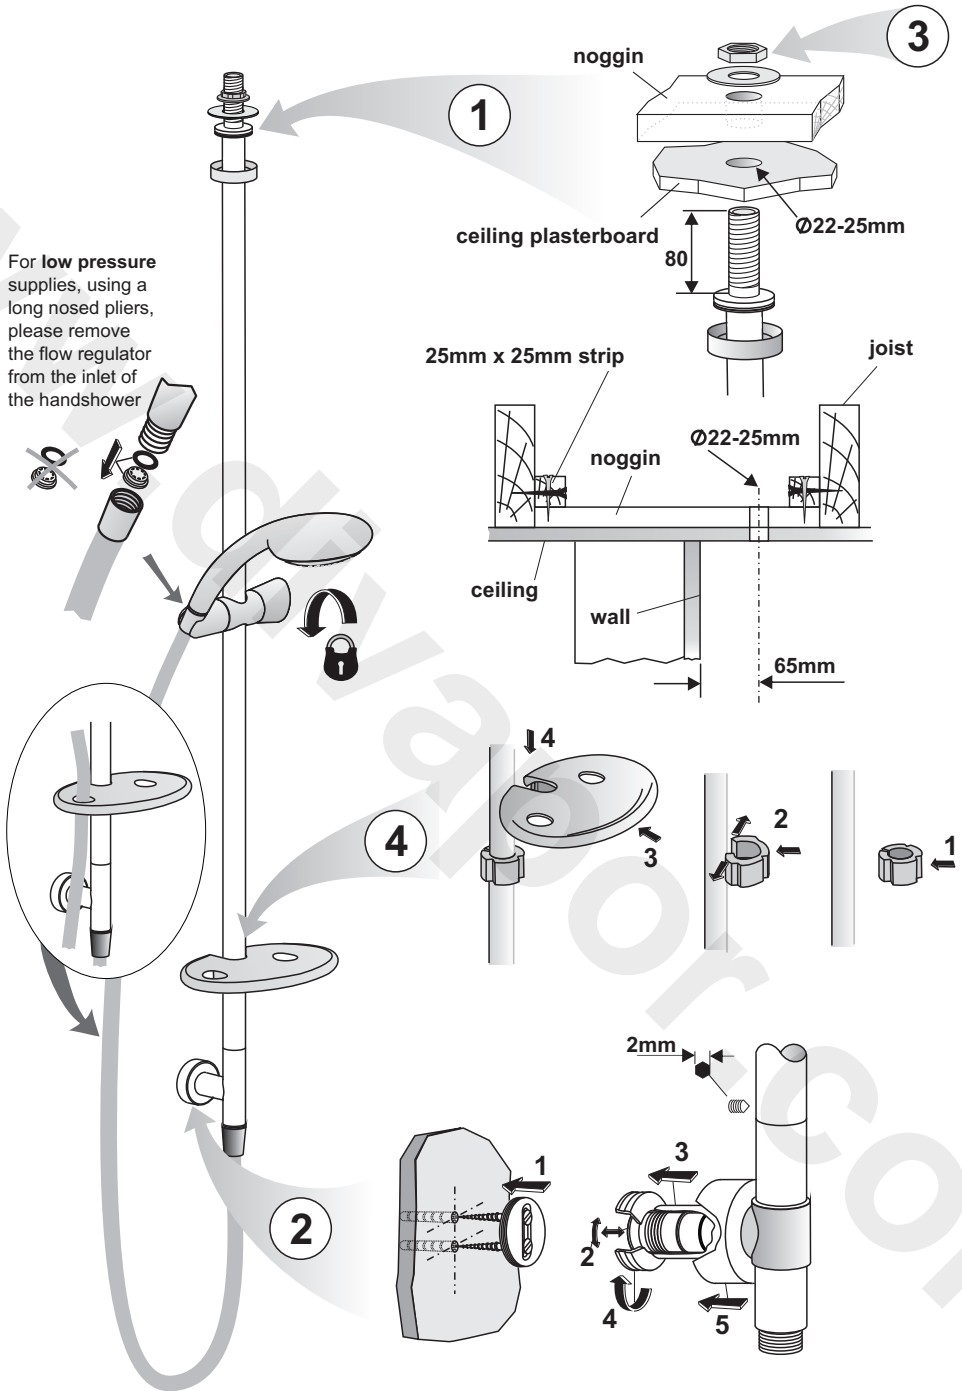

# MOONSHADOW SHOWER KITS

- L6803AA Moonshadow TC 3 Function
- L7062AA Moonshadow BC Single Function
- L7063AA Moonshadow BC 3 Function
- L6807AA Moonshadow FR Fixed Riser Single Fn
- L6808AA Moonshadow FRC Fixed Riser Single Fn
- L7064AA Moonshadow ILV 3 Function
- L7060AA Moonshadow SC Single Function
- L7061AA Moonshadow SC 3 Function

## **INSTALLER:**

***After installation please pass this instruction booklet to user***

For low pressure supplies, using a long nosed pliers, please remove the flow regulator from the inlet of the handshower

For low pressure supplies, using a long nosed pliers, please remove the flow regulator from the inlet of the handshower

For low pressure supplies, using a long nosed pliers, please remove the flow regulator from the inlet of the handshower.

For low pressure supplies, using a long nosed pliers, please remove the flow regulator from the inlet of the handshower

**CUSTOMER CARE HELP LINE**

**0870 129 6085**

**CUSTOMER CARE FAX**

**01482 499611**