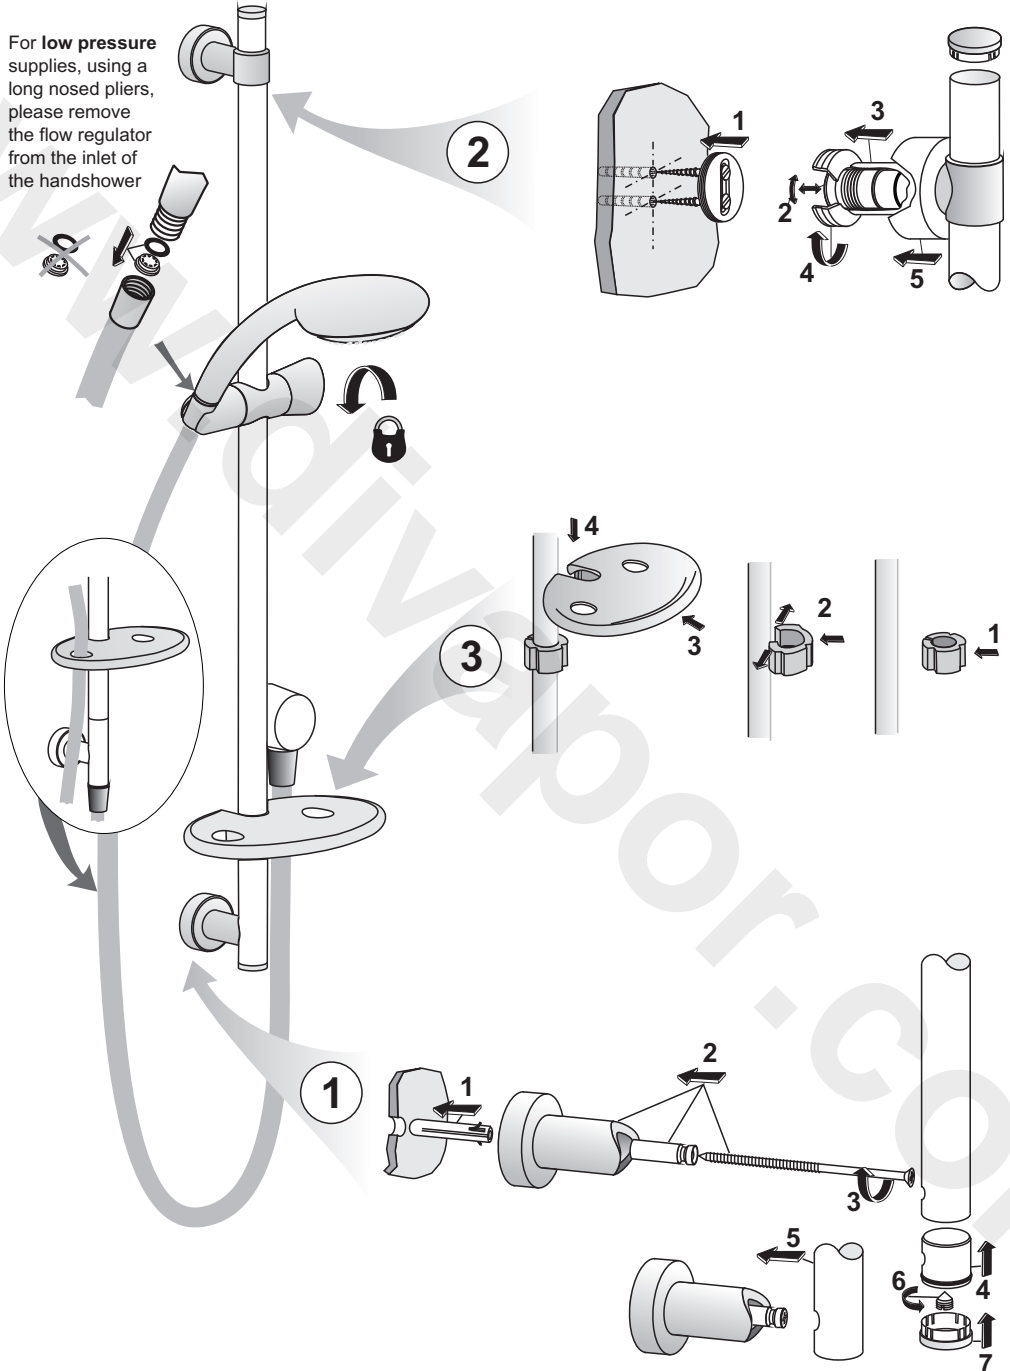

## **INSTALLER:**

***After installation please pass this instruction booklet to user***

For low pressure supplies, using a long nosed pliers, please remove the flow regulator from the inlet of the handshower

For low pressure supplies, using a long nosed pliers, please remove the flow regulator from the inlet of the handshower

For low pressure supplies, using a long nosed pliers, please remove the flow regulator from the inlet of the handshower.

For low pressure supplies, using a long nosed pliers, please remove the flow regulator from the inlet of the handshower

**CUSTOMER CARE HELP LINE**

**0870 129 6085**

**CUSTOMER CARE FAX**

**01482 499611**