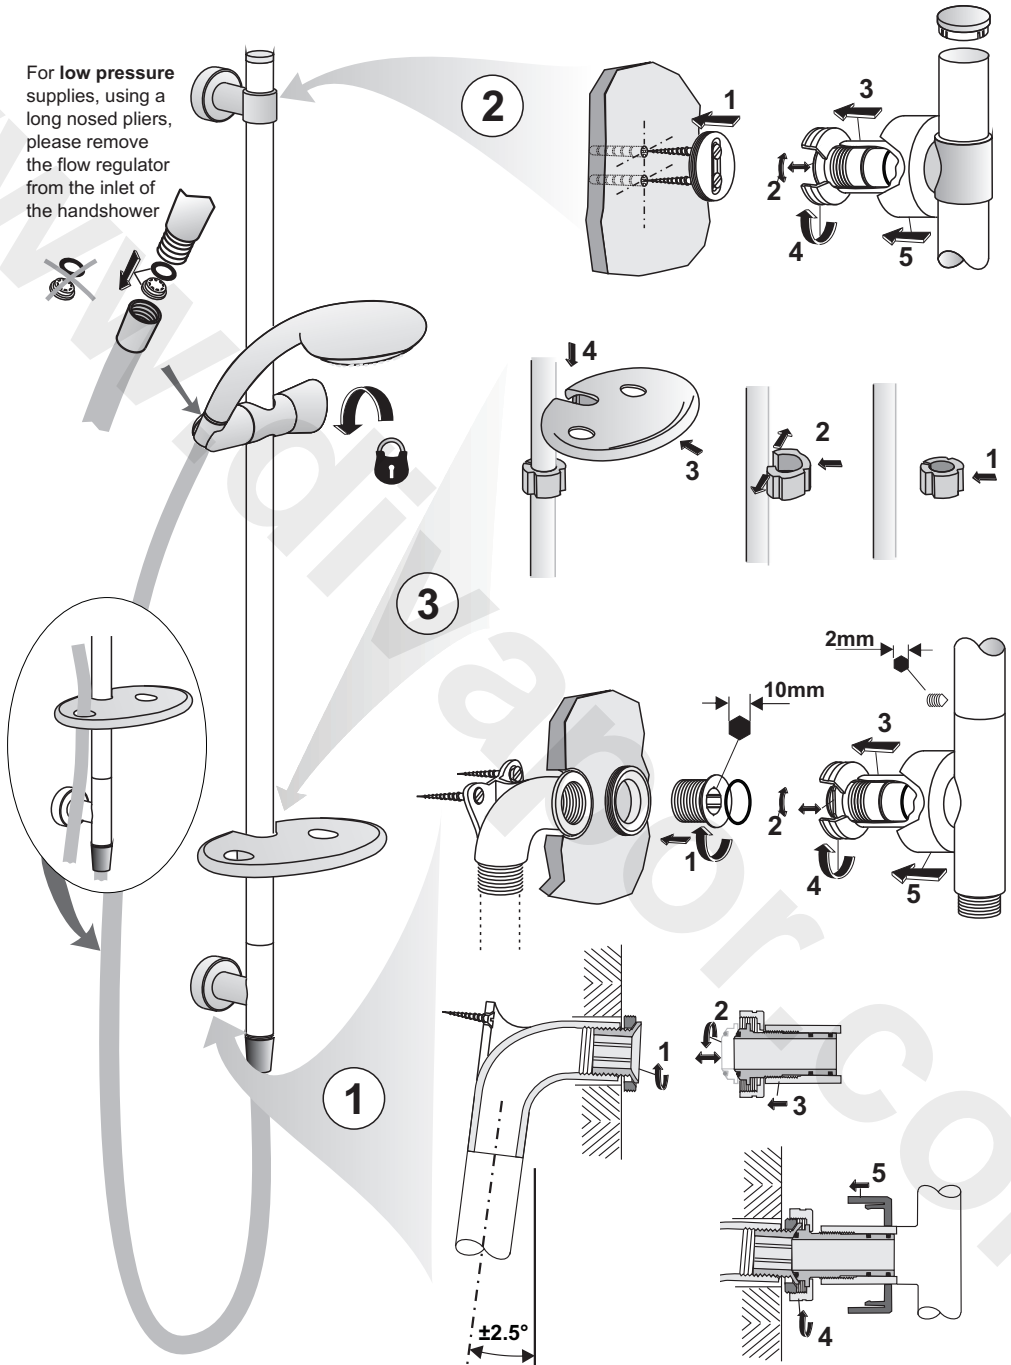

# MOONSHADOW SHOWER KITS

- L6803AA Moonshadow TC 3 Function
- L7062AA Moonshadow BC Single Function
- L7063AA Moonshadow BC 3 Function
- L6807AA Moonshadow FR Fixed Riser Single Fn
- L6808AA Moonshadow FRC Fixed Riser Single Fn
- L7064AA Moonshadow ILV 3 Function
- L7060AA Moonshadow SC Single Function
- L7061AA Moonshadow SC 3 Function

## **INSTALLER:**

***After installation please pass this instruction booklet to user***

For low pressure supplies, using a long nosed pliers, please remove the flow regulator from the inlet of the handshower

For low pressure supplies, using a long nosed pliers, please remove the flow regulator from the inlet of the handshower

For low pressure supplies, using a long nosed pliers, please remove the flow regulator from the inlet of the handshower.

For low pressure supplies, using a long nosed pliers, please remove the flow regulator from the inlet of the handshower

**CUSTOMER CARE HELP LINE**

**0870 129 6085**

**CUSTOMER CARE FAX**

**01482 499611**