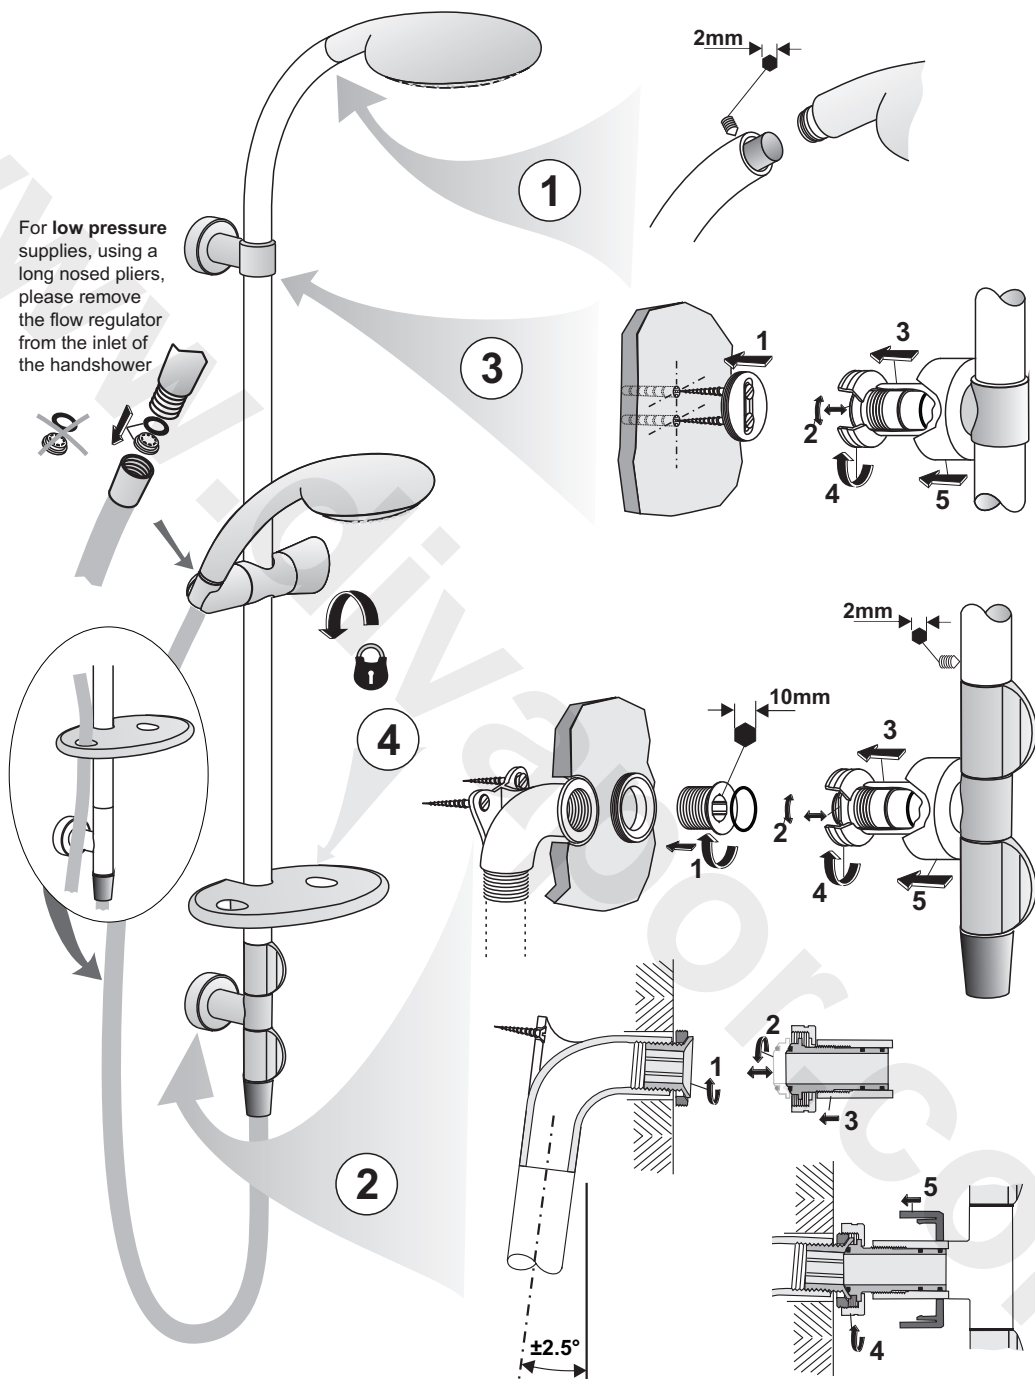

## **INSTALLER:**

***After installation please pass this instruction booklet to user***

For low pressure supplies, using a long nosed pliers, please remove the flow regulator from the inlet of the handshower

For low pressure supplies, using a long nosed pliers, please remove the flow regulator from the inlet of the handshower

For low pressure supplies, using a long nosed pliers, please remove the flow regulator from the inlet of the handshower.

For low pressure supplies, using a long nosed pliers, please remove the flow regulator from the inlet of the handshower

**CUSTOMER CARE HELP LINE**

**0870 129 6085**

**CUSTOMER CARE FAX**

**01482 499611**

## AMENDMENTS

**Sep 2006 Change to page 4 - Moonshadow FR**

Illustrating the need to replace the connection nipple from the one supplied with the valve to the one supplied with the kit.

**Mar 2008 SKU's Reduced** as a result of multi-pressure versions being introduced. Guidance on removal of pressure regulator added