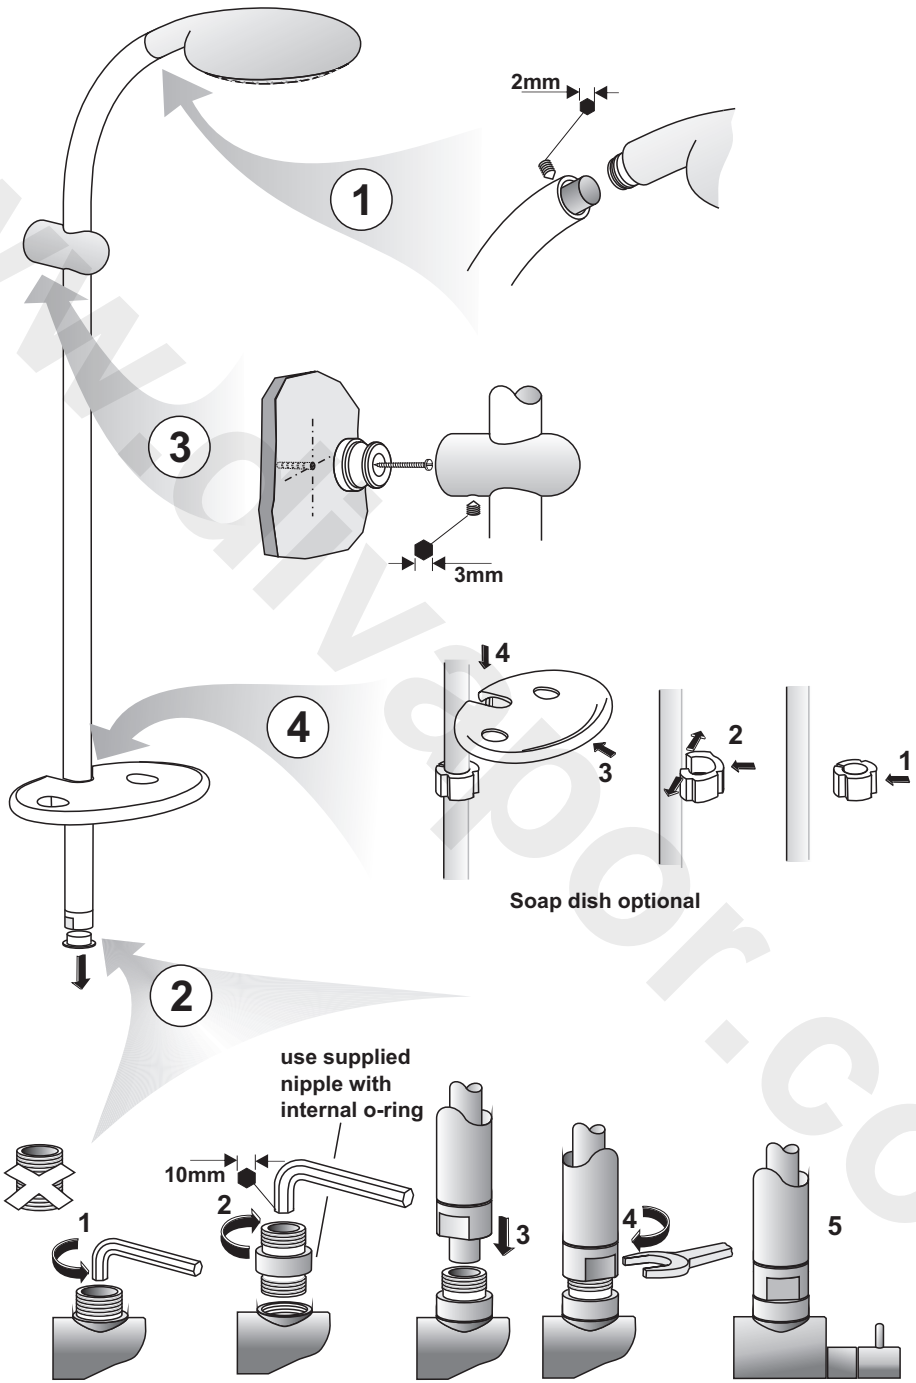

## **INSTALLER:**

***After installation please pass this instruction booklet to user***

For low pressure supplies, using a long nosed pliers, please remove the flow regulator from the inlet of the handshower

For low pressure supplies, using a long nosed pliers, please remove the flow regulator from the inlet of the handshower

For low pressure supplies, using a long nosed pliers, please remove the flow regulator from the inlet of the handshower.